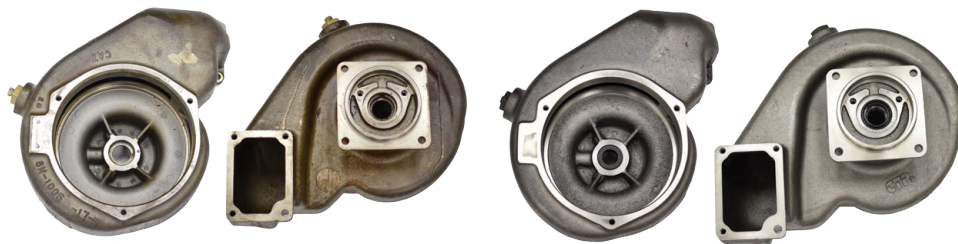

CTP Water Pumps

Water Pumps -

1. They are put through a wash process to clean the casting and machining debris to ensure any foreign particles are removed.

2. Come with the CTP Logo casted in the housing for easy recognition and to avoid counterfeiting.

3. Better casting finish of our pumps increases pump performance and durability.

Other manufacturers

CTP Pump

Numbers in parentheses () after the part number equal the quantity required.

* Other part no. not included in the list are available. Please contact your sales representative if you have any questions. Part Numbers are used for reference purposes only.

4. All impellers are balanced to improve pump performance and reduce vibration.

Front

Back

5. All internal components are made to specifications to ensure CTP Components fit properly.

6. Come conveniently packed in foam to ensure the preservation of the product through transportation and storage. All pumps and components are properly packed and protected to avoid rusting.

7. Come with a stainless steel shaft to increase the longevity of the pump, while competitors use a carbon steel shaft.

Numbers in parentheses () after the part number equal the quantity required.

* Other part no. not included in the list are available. Please contact your sales representative if you have any questions.